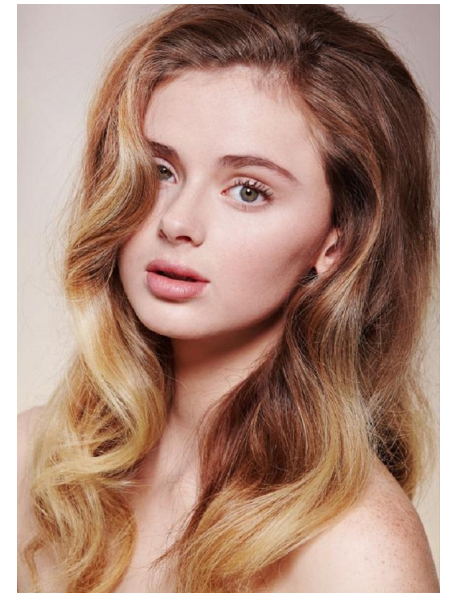

RENEE S

Height 5'10.5"/179cm Bust 34"/86cm Waist 25"/64cm Hips 33"/84cm
Dress 8-10 AUS/4-6US/34-36 EU Shoe 9.5 US/40.5 EU/7 UK Hair Blonde
Eyes Hazel

2 Morton Street, PO Box 90920, Auckland
T: +64 9 373 2916 | F: +64 9 379 6834
Freephone (NZ Only): 0508 4 Red11