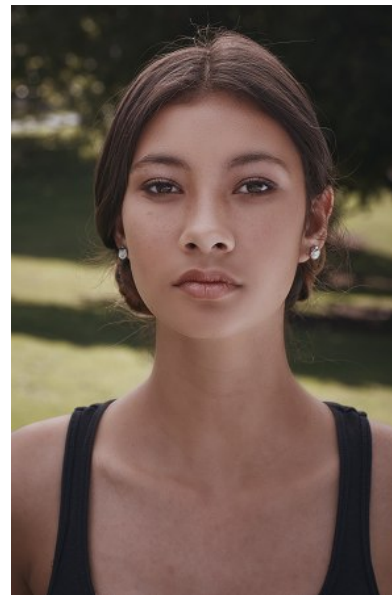

## LILLY RYLEV

Height 5'6"/168cm Bust 31"/79cm Waist 23"/58cm Hips 33"/84cm  
Dress 8 AUS/4 US/34 EU Shoe 9 US/40 EU/6.5 UK Hair Brown  
Eyes Brown

2 Morton Street, PO Box 90920, Auckland  
T: +64 9 373 2916 | F: +64 9 379 6834  
Freephone (NZ Only): 0508 4 Red11