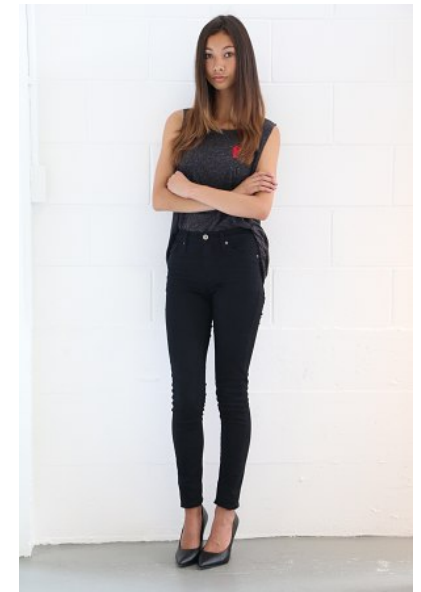

## LILLY RYLEV

Height 5'6"/168cm Bust 31"/79cm Waist 23"/58cm Hips 33"/84cm  
Dress 8 AUS/4 US/34 EU Shoe 9 US/40 EU/6.5 UK Hair Brown  
Eyes Brown

2 Morton Street, PO Box 90920, Auckland  
T: +64 9 373 2916 | F: +64 9 379 6834  
Freephone (NZ Only): 0508 4 Red11